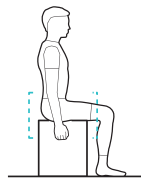

MEASUREMENT STEPS

1 FIND YOUR RIDING POSITION

2 DETERMINE YOUR ISCHIAL VARIATION

Reset the gel pad.

Sit at 90° and apply pressure.

Find the centres of the two ischial impressions and add together the two numbers. The result is your ischial distance.

example:
5cm+7cm=12cm

THE RANGE

ARTICLE	EAN	NAME	RIDING POSITION	ISCHIAL VARIATION	GENDER	SIZES	SRP
54A0SB0A09210	8021890427045	Scientia A1	Athletic	Small	Unisex	L 289 mm / W 127 mm / W 380 g	€ 79,90
54A0MB0A09210	8021890427038	Scientia A2	Athletic	Medium	Unisex	L 289 mm / W 144 mm / W 390 g	€ 79,90
54A0LB0A09210	8021890427021	Scientia A3	Athletic	Large	Unisex	L 289 mm / W 159 mm / W 415 g	€ 79,90
54M0SB0A09210	8021890427076	Scientia M1	Moderate	Small	Unisex	L 289 mm / W 141 mm / W 425 g	€ 79,90
54M0MB0A09210	8021890427069	Scientia M2	Moderate	Medium	Unisex	L 289 mm / W 161 mm / W 455 g	€ 79,90
54M0LB0A09210	8021890427052	Scientia M3	Moderate	Large	Unisex	L 289 mm / W 178 mm / W 465 g	€ 79,90
54R0SB0A09210	8021890427106	Scientia R1	Relaxed	Small	Unisex	L 289 mm / W 169 mm / W 479 g	€ 79,90
54R0MB0A09210	8021890427090	Scientia R2	Relaxed	Medium	Unisex	L 289 mm / W 196 mm / W 485 g	€ 79,90
54R0LB0A09210	8021890427083	Scientia R3	Relaxed	Large	Unisex	L 289 mm / W 224 mm / W 520 g	€ 79,90