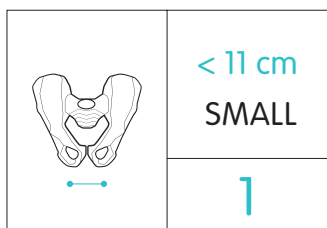

MEASUREMENT STEPS

1 FIND YOUR RIDING POSITION

2 DETERMINE YOUR ISCHIAL VARIATION

Reset the gel pad.

Sit at 90° and apply pressure.

Find the centres of the two ischial impressions and add together the two numbers. The result is your ischial distance.

example:
5cm+7cm=12cm

THE RANGE

ARTICLE	EAN	NAME	RIDING POSITION	ISCHIAL VARIATION	GENDER	SIZES	SRP
54A0SB0A09210	8021890427045	Scientia A1	Athletic	Small	Unisex	L 289 mm / W 127 mm / W 380 g	€ 79,90
54A0MB0A09210	8021890427038	Scientia A2	Athletic	Medium	Unisex	L 289 mm / W 144 mm / W 390 g	€ 79,90
54A0LB0A09210	8021890427021	Scientia A3	Athletic	Large	Unisex	L 289 mm / W 159 mm / W 415 g	€ 79,90
54M0SB0A09210	8021890427076	Scientia M1	Moderate	Small	Unisex	L 289 mm / W 141 mm / W 425 g	€ 79,90
54M0MB0A09210	8021890427069	Scientia M2	Moderate	Medium	Unisex	L 289 mm / W 161 mm / W 455 g	€ 79,90
54M0LB0A09210	8021890427052	Scientia M3	Moderate	Large	Unisex	L 289 mm / W 178 mm / W 465 g	€ 79,90
54R0SB0A09210	8021890427106	Scientia R1	Relaxed	Small	Unisex	L 289 mm / W 169 mm / W 479 g	€ 79,90
54R0MB0A09210	8021890427090	Scientia R2	Relaxed	Medium	Unisex	L 289 mm / W 196 mm / W 485 g	€ 79,90
54R0LB0A09210	8021890427083	Scientia R3	Relaxed	Large	Unisex	L 289 mm / W 224 mm / W 520 g	€ 79,90

POP MATERIALS

MEASURING TOOLS

(sold separately)

MEASURING TOOL STANDARD
High-quality metal stool with gel pad, consumer brochures included.

500 mm

300 mm

450 mm

Measurement Steps in 3 languages UK, DE, NL