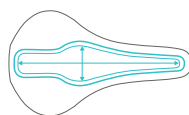

**Deutsche
Sporthochschule Köln**
German Sport University Cologne

SCIENTIA FEATURES

BODY CONTOUR

A radius-specific design to provide optimum comfort for differing spine angles. The more inclined the Riding Position, the smaller the edge-radius.

REAR PLATEAU

An elevated rear section to prevent backward sliding and decrease pressure in the saddle middle which can cause discomfort.

CENTRAL RESERVOIR

Indentation in the saddle middle whose shape and dimensions have been studied to correspond to ischial variations for greater comfort.