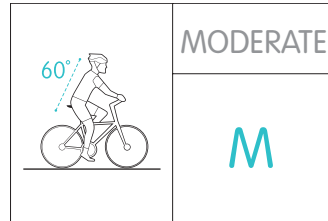

MEASUREMENT STEPS

1 FIND YOUR RIDING POSITION