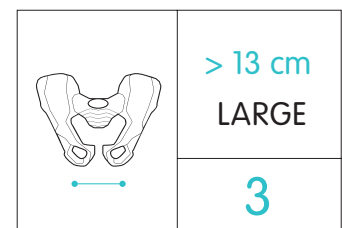

REAR PLATEAU

An elevated rear section to prevent backward sliding and decrease pressure in the saddle middle which can cause discomfort.

CENTRAL RESERVOIR

Indentation in the saddle middle whose shape and dimensions have been studied to correspond to ischial variations for greater comfort.

MEASUREMENT STEPS

1 FIND YOUR RIDING POSITION

2 DETERMINE YOUR ISCHIAL VARIATION

Reset the gel pad.

Sit at 90° and apply pressure.

Find the centres of the two ischial impressions and add together the two numbers. The result is your ischial distance.

example:
5cm+7cm=12cm

THE RANGE

ARTICLE	EAN	NAME	RIDING POSITION	ISCHIAL VARIATION	GENDER	SIZES	SRP
54A0SB0A09210	8021890427045	Scientia A1	Athletic	Small	Unisex	L 289 mm / W 127 mm / W 380 g	€ 79,90
54A0MB0A09210	8021890427038	Scientia A2	Athletic	Medium	Unisex	L 289 mm / W 144 mm / W 390 g	€ 79,90
54A0LB0A09210	8021890427021	Scientia A3	Athletic	Large	Unisex	L 289 mm / W 159 mm / W 415 g	€ 79,90
54M0SB0A09210	8021890427076	Scientia M1	Moderate	Small	Unisex	L 289 mm / W 141 mm / W 425 g	€ 79,90
54M0MB0A09210	8021890427069	Scientia M2	Moderate	Medium	Unisex	L 289 mm / W 161 mm / W 455 g	€ 79,90
54M0LB0A09210	8021890427052	Scientia M3	Moderate	Large	Unisex	L 289 mm / W 178 mm / W 465 g	€ 79,90
54R0SB0A09210	8021890427106	Scientia R1	Relaxed	Small	Unisex	L 289 mm / W 169 mm / W 479 g	€ 79,90
54R0MB0A09210	8021890427090	Scientia R2	Relaxed	Medium	Unisex	L 289 mm / W 196 mm / W 485 g	€ 79,90
54R0LB0A09210	8021890427083	Scientia R3	Relaxed	Large	Unisex	L 289 mm / W 224 mm / W 520 g	€ 79,90

POP MATERIALS

MEASURING TOOLS

(sold separately)

MEASURING TOOL STANDARD
High-quality metal stool with gel pad, consumer brochures included.

500 mm

300 mm

450 mm

Measurement Steps in 3 languages UK, DE, NL