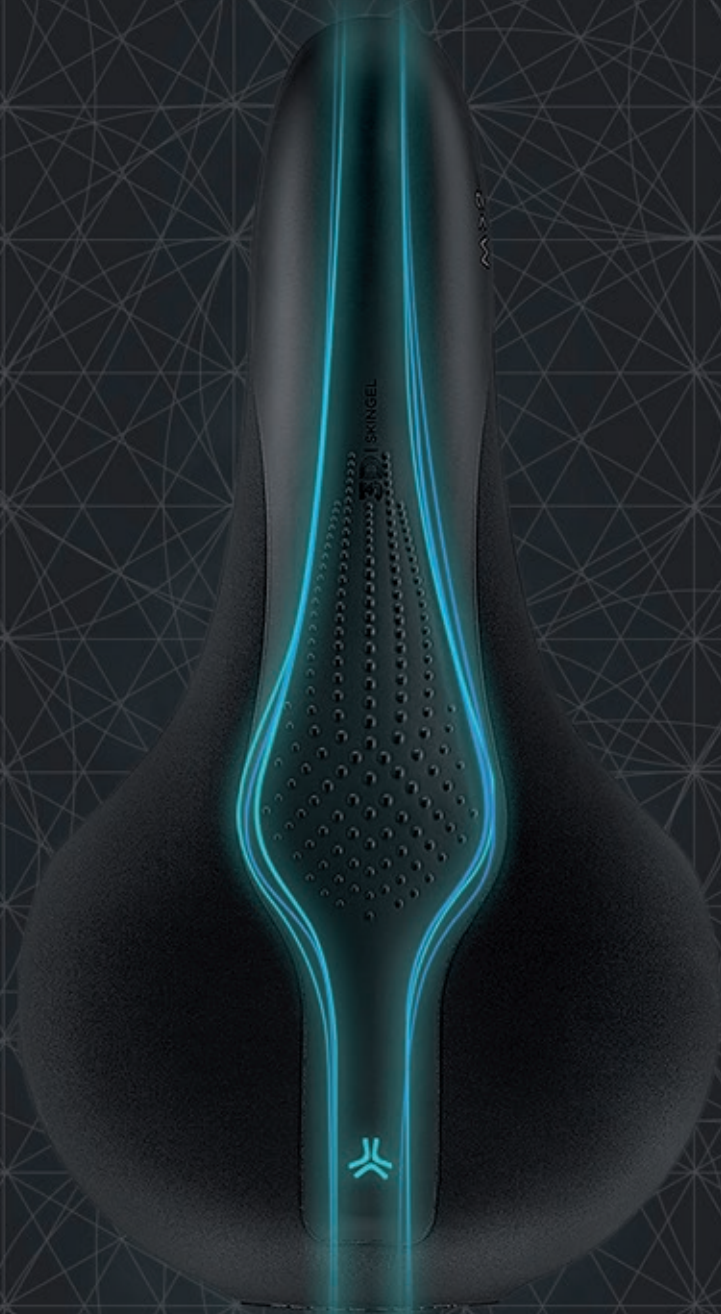

SELLE ROYAL SCIENTIA FOR CYCLISTS

Scientifically developed in collaboration with

**Deutsche
Sporthochschule Köln**
German Sport University Cologne