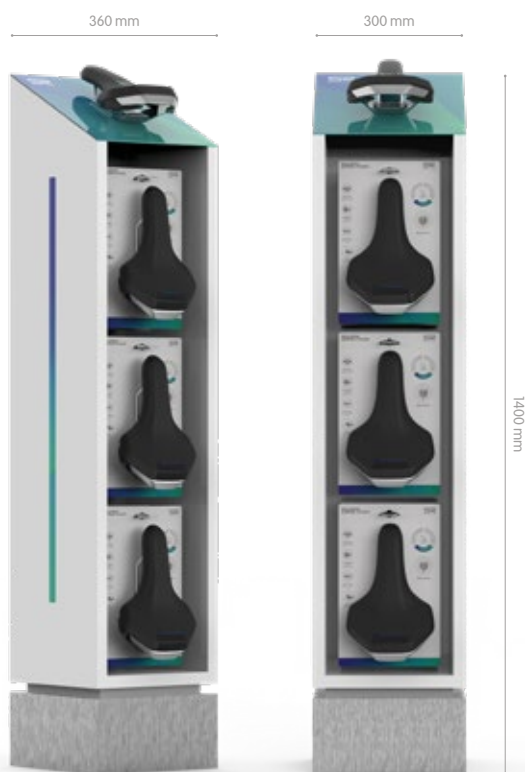

POP MATERIALS

RETAIL STATION

Studied, minimal design and colours to complement any eBike retail sales environment.

- Pre-filled with 9 products, ready to sell.
- Free consumer test saddle displayed overhead in dedicated glorifier.
- Brochure holder with 10 detailed product brochures.