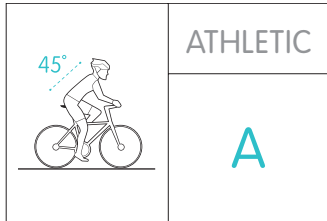

MEASUREMENT STEPS

1 FIND YOUR RIDING POSITION