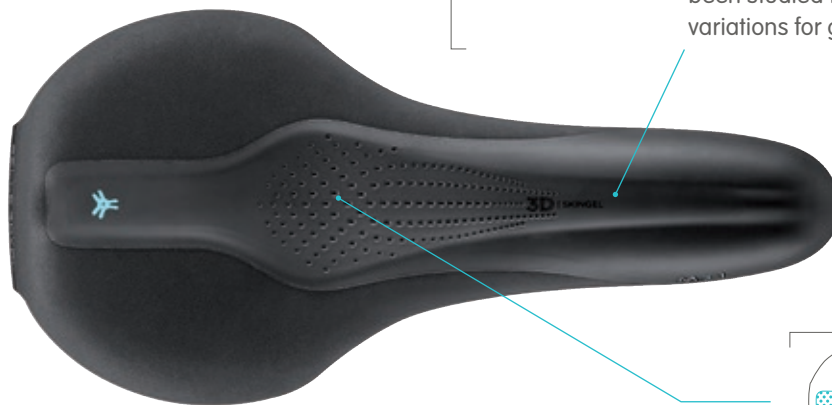

**Deutsche
Sporthochschule Köln**
German Sport University Cologne

SCIENTIA FEATURES

BODY CONTOUR

A radius-specific design to provide optimum comfort for differing spine angles. The more inclined the Riding Position, the smaller the edge-radius.

REAR PLATEAU

An elevated rear section to prevent backward sliding and decrease pressure in the saddle middle which can cause discomfort.

CENTRAL RESERVOIR

Indentation in the saddle middle whose shape and dimensions have been studied to correspond to ischial variations for greater comfort.

3D SKINGEL

Royalgel™ is placed intelligently at critical points of contact on the saddle surface for added shock absorption, while reducing overall saddle weight.

CURVA SUSPENSION

The unique curved suspension design is attached at the rear of the base to offer exclusive comfort by avoiding pressure on the seat bone contact points and guaranteeing additional lateral flexibility.