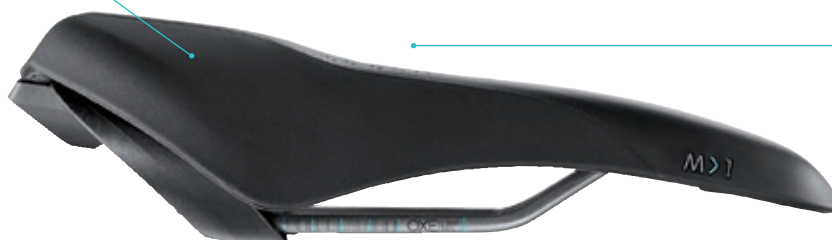

**Deutsche
Sporthochschule Köln**
German Sport University Cologne

SCIENTIA FEATURES

BODY CONTOUR

A radius-specific design to provide optimum comfort for differing spine angles. The more inclined the Riding Position, the smaller the edge-radius.

REAR PLATEAU

An elevated rear section to prevent backward sliding and decrease pressure in the saddle middle which can cause discomfort.

CENTRAL RESERVOIR

Indentation in the saddle middle whose shape and dimensions have been studied to correspond to ischial variations for greater comfort.

3D SKINGEL

Royalgel™ is placed intelligently at critical points of contact on the saddle surface for added shock absorption, while reducing overall saddle weight.

CURVA SUSPENSION

The unique curved suspension design is attached at the rear of the base to offer exclusive comfort by avoiding pressure on the seat bone contact points and guaranteeing additional lateral flexibility.