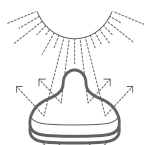

COOL COVER

Our extraordinary cover is up to 25°C cooler than a standard black saddle due to its special material composition which reflects sunlight.