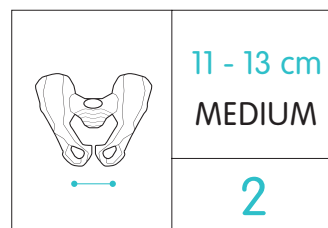

REAR PLATEAU

An elevated rear section to prevent backward sliding and decrease pressure in the saddle middle which can cause discomfort.

CENTRAL RESERVOIR

Indentation in the saddle middle whose shape and dimensions have been studied to correspond to ischial variations for greater comfort.

MEASUREMENT STEPS

1 FIND YOUR RIDING POSITION

2 DETERMINE YOUR ISCHIAL VARIATION

Reset the gel pad.

Sit at 90° and apply pressure.

Find the centres of the two ischial impressions and add together the two numbers. The result is your ischial distance.

example:
5cm+7cm=12cm

THE RANGE

ARTICLE	EAN	NAME	RIDING POSITION	ISCHIAL VARIATION	GENDER	SIZES	SRP
54A0SB0A09210	8021890427045	Scientia A1	Athletic	Small	Unisex	L 289 mm / W 127 mm / W 380 g	€ 79,90
54A0MB0A09210	8021890427038	Scientia A2	Athletic	Medium	Unisex	L 289 mm / W 144 mm / W 390 g	€ 79,90
54A0LB0A09210	8021890427021	Scientia A3	Athletic	Large	Unisex	L 289 mm / W 159 mm / W 415 g	€ 79,90
54M0SB0A09210	8021890427076	Scientia M1	Moderate	Small	Unisex	L 289 mm / W 141 mm / W 425 g	€ 79,90
54M0MB0A09210	8021890427069	Scientia M2	Moderate	Medium	Unisex	L 289 mm / W 161 mm / W 455 g	€ 79,90
54M0LB0A09210	8021890427052	Scientia M3	Moderate	Large	Unisex	L 289 mm / W 178 mm / W 465 g	€ 79,90
54R0SB0A09210	8021890427106	Scientia R1	Relaxed	Small	Unisex	L 289 mm / W 169 mm / W 479 g	€ 79,90
54R0MB0A09210	8021890427090	Scientia R2	Relaxed	Medium	Unisex	L 289 mm / W 196 mm / W 485 g	€ 79,90
54R0LB0A09210	8021890427083	Scientia R3	Relaxed	Large	Unisex	L 289 mm / W 224 mm / W 520 g	€ 79,90

POP MATERIALS

MEASURING TOOLS

(sold separately)

MEASURING TOOL STANDARD
High-quality metal stool with gel pad, consumer brochures included.

500 mm

300 mm

450 mm

Measurement Steps in 3 languages UK, DE, NL