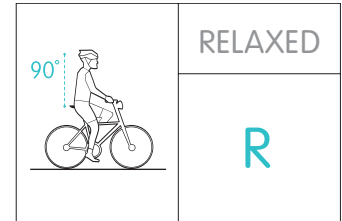

MEASUREMENT STEPS

1 FIND YOUR RIDING POSITION